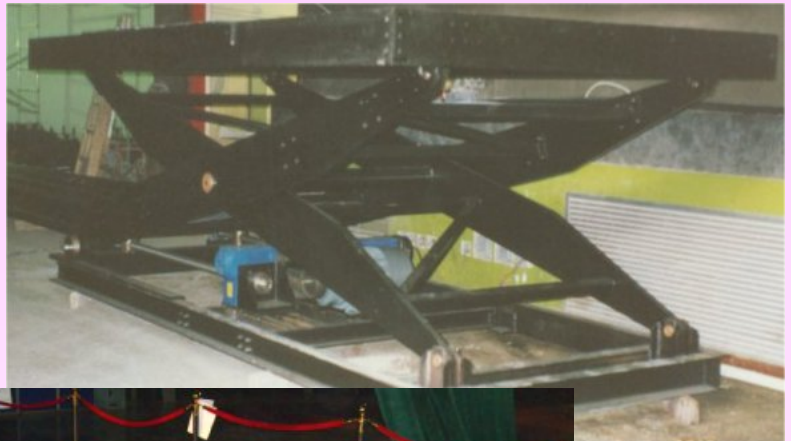

# Stage Elevator

We design and manufacture different type of stage elevator for theatres, art centres and convention halls. According to the usage, type of performance and construction, we will provide a turn key solution to the client.

Type of elevator mechanism:

- Screw Jack Type
- Chain Lift
- Scissors Type
- Rack and Pinion Type
- Spiral Lift

**THEATRETECH INTERNATIONAL LTD**

舞台設計國際有限公司

Rm 604, 6/F Progress Commercial Building, 9 Irving street, Causeway Bay, Hong Kong.  
Tel: (852) 2882 2753 Fax: (852) 2544 7033 URL: <http://www.hktti.com>